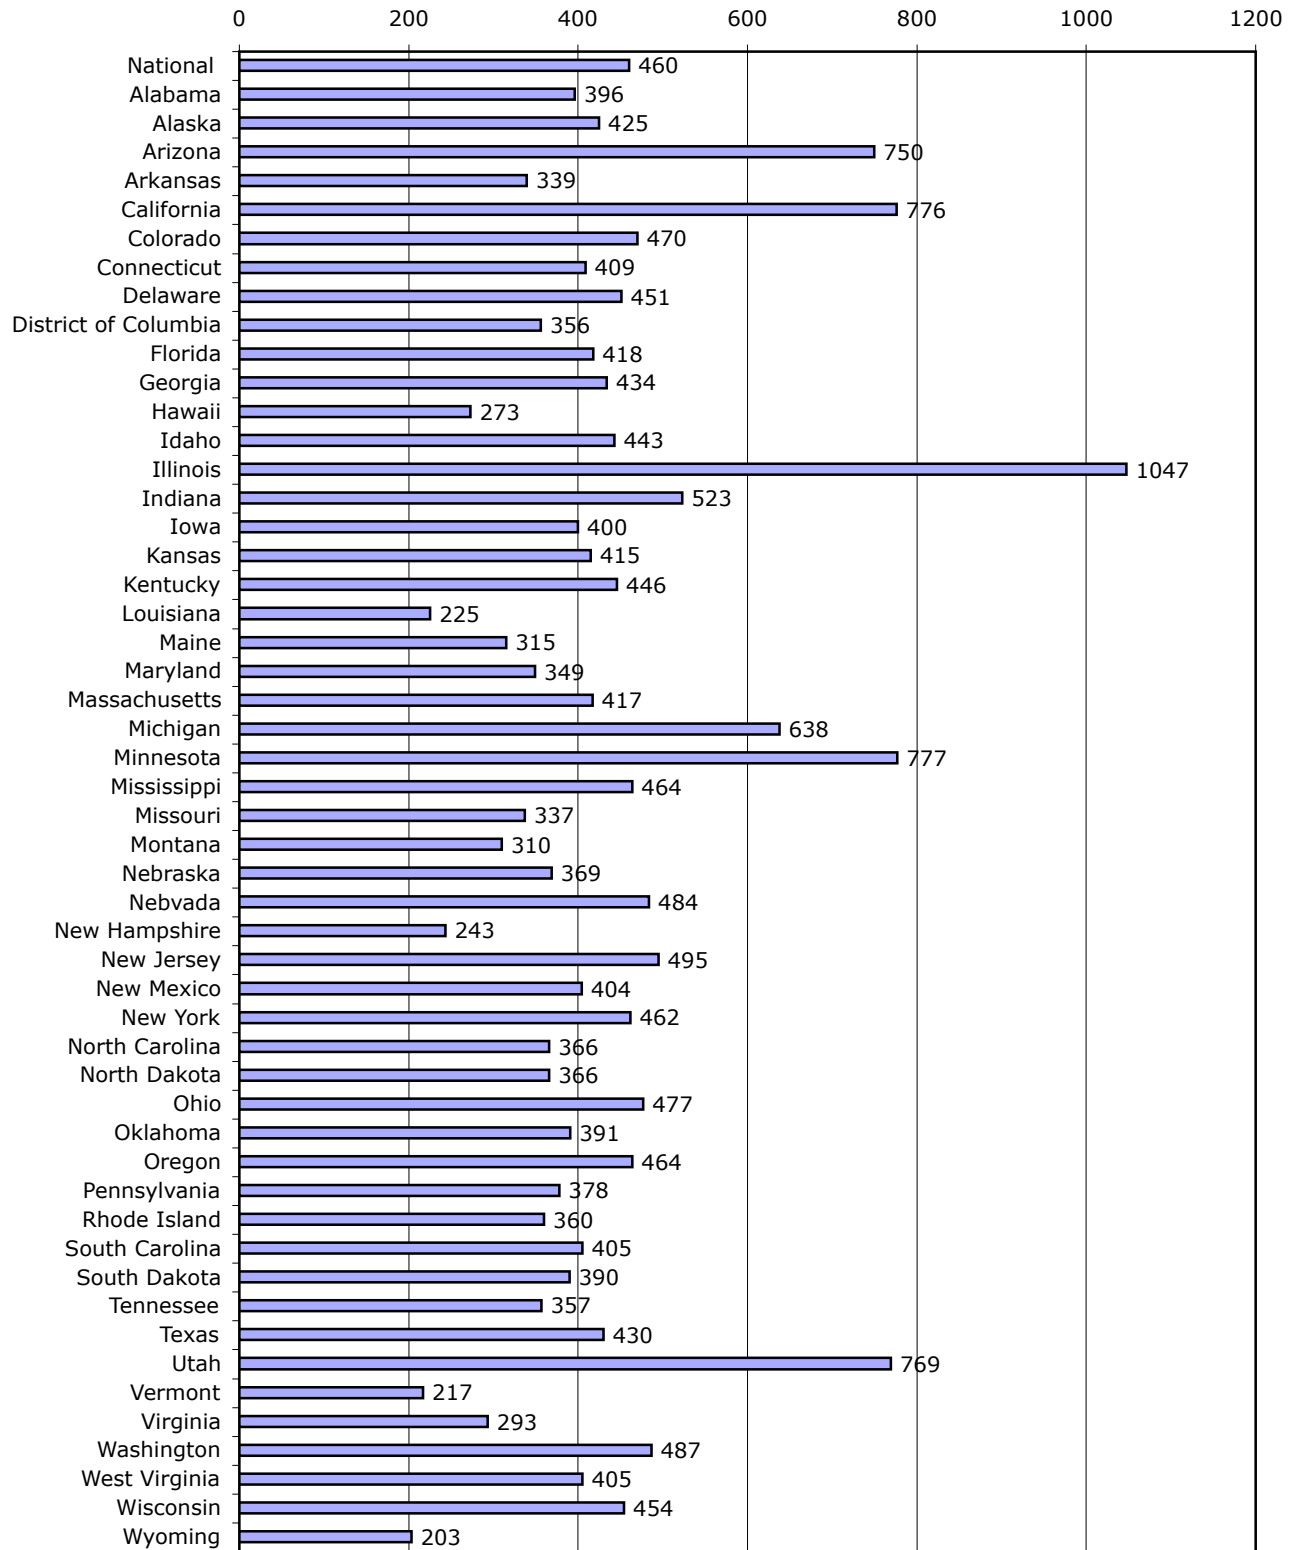

2007-2008 Student to School Counselor Ratios

Although ASCA recommends a ratio of 250-to-1, the national average is currently 460-to-1.

SOURCE: U.S. Department of Education, Common Core of Data, National Institute for Educational Statistics-Public Elementary and Secondary School Student Enrollment and Staff From the Common Core of Data: School Year 2007-2008