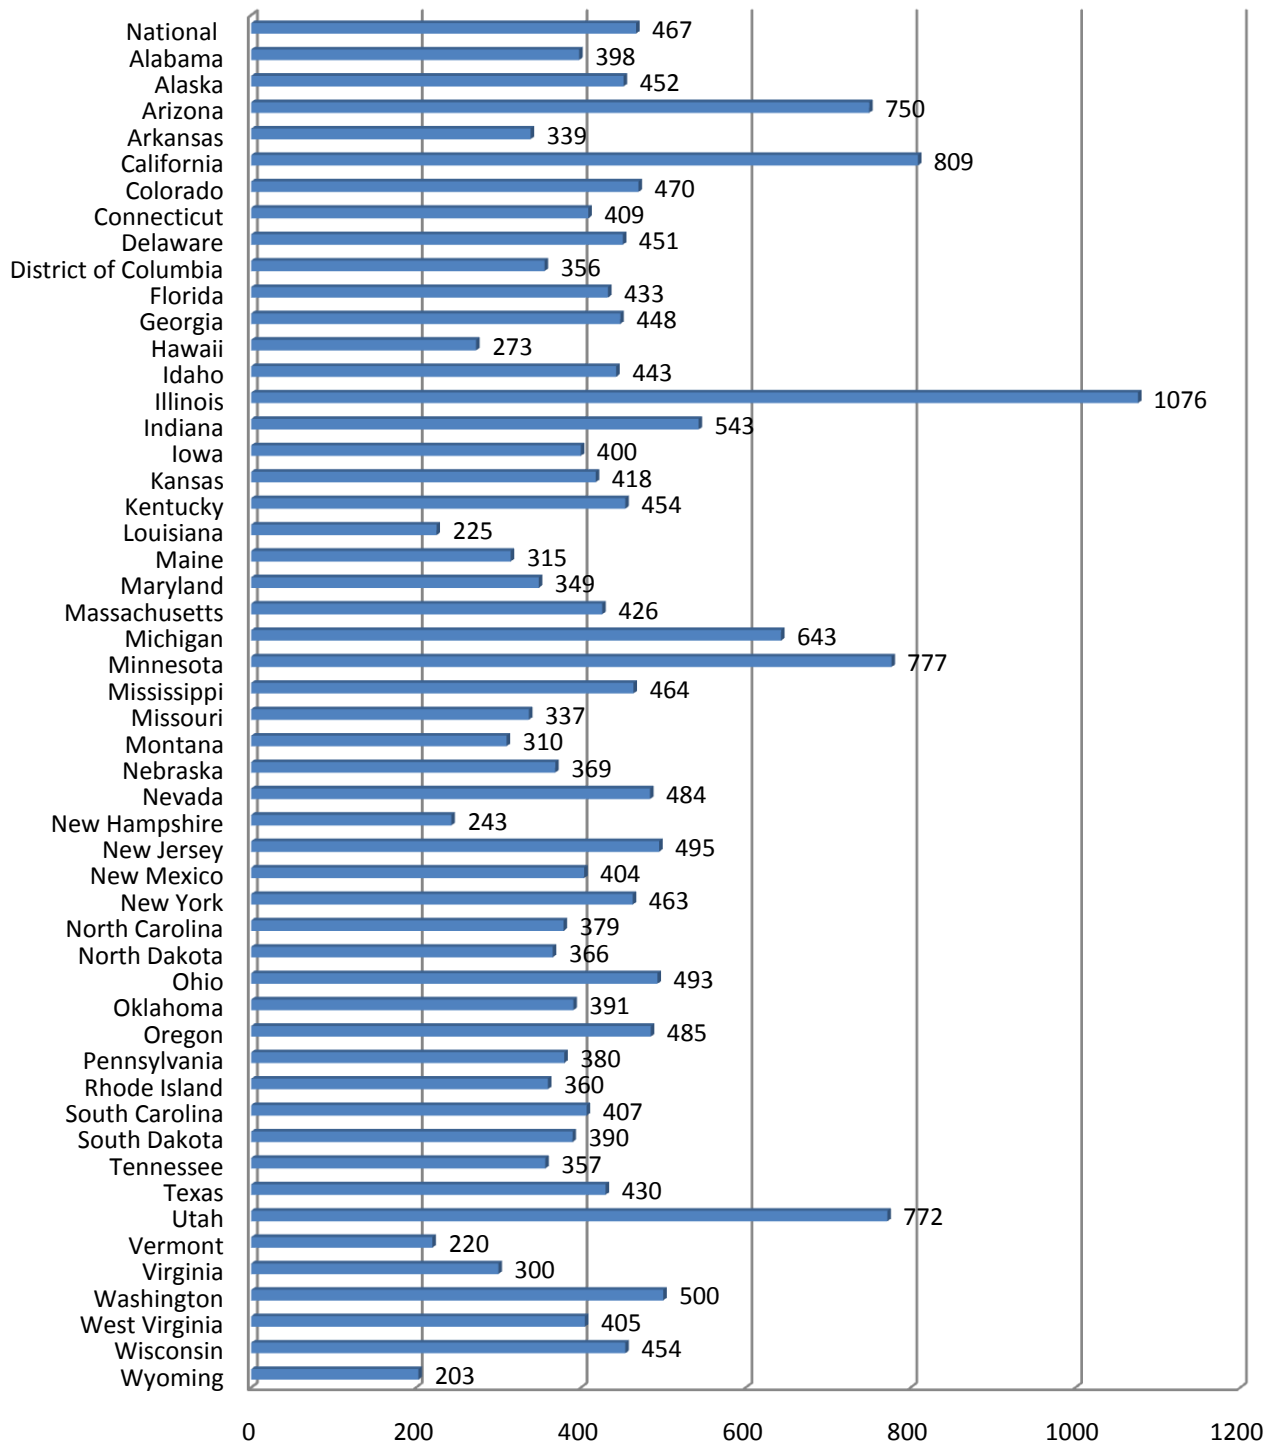

Student-to-Counselor Ratio by State 2007-2008

SOURCE: U.S. Department of Education, Common Core of Data, National Institute for Educational Statistics-Public Elementary and Secondary School Student Enrollment and Staff From the Common Core of Data: School Year 2007-2008